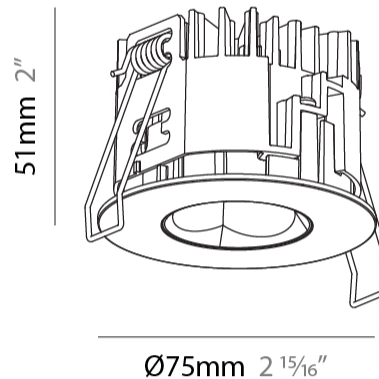

GENERAL

Series: Oiko Pro Round
Subseries: Oiko Pro Round Fixed
Brand: Prolicht
Division: Architectural
Mounting Type: Recessed
Mounting Location: Ceiling
Subcategory: Downlight

PHYSICAL

Shape: Round
Diameter (mm): 75
Diameter (in): 2 15/16
Height (mm): 51
Height (in): 2
Ceiling Thickness (mm): 1 - 25
Ceiling Thickness (in): 1/16 - 1 3/16
Min. Recessing Depth (mm): 55
Min. Recessing Depth (in): 2 3/16
Light Distribution: Direct
Diffuser: Lens Pack - Spread Lens / Linear Spread Lens / Honeycomb Louver
Fixture Finish: SSR / BKV / CWI / CRY / HAB / UFT / ITA / RUA / FTG / MYG / LOD / PUS / FRO / FUP / KIA / POP / BLS / SPG / MEY / GOH / GUM / CHC / COM / ABZ / JAG / OBR / MOS / ROR
Fixture Material: Aluminum Die Cast
Cut-out Measurements: 68mm / 2 11/16" Diameter

ELECTRICAL

Lamp Type: LED (Zhaga Standard)
Input Wattage (W): 14
Total Output Wattage (W): 12.7
Dimming: Dali Dimming
Driver Included: No
Driver Location: Recessed Housing
Driver Type: Constant Current - Universal (120Vac only for DALI driver)
Driver Class: Class 2
Input Voltage (V): 120 - 277
Constant Current (MA): 700

LED

Color Temperature (°K): 2700-6500 Tunable White
Max. Delivered Lumen (lm): 1240
Nominal Lumen (lm): 1460
CRI: >93 CRI
Lamp Life (hrs): 50000
Special LEDs offerings: Tunable White

OPTICAL

Reflector°: 52
Adjustability: Fixed

RATINGS AND CERTIFICATIONS

Certified By: Certified for North American Standards
IP rating: IP20